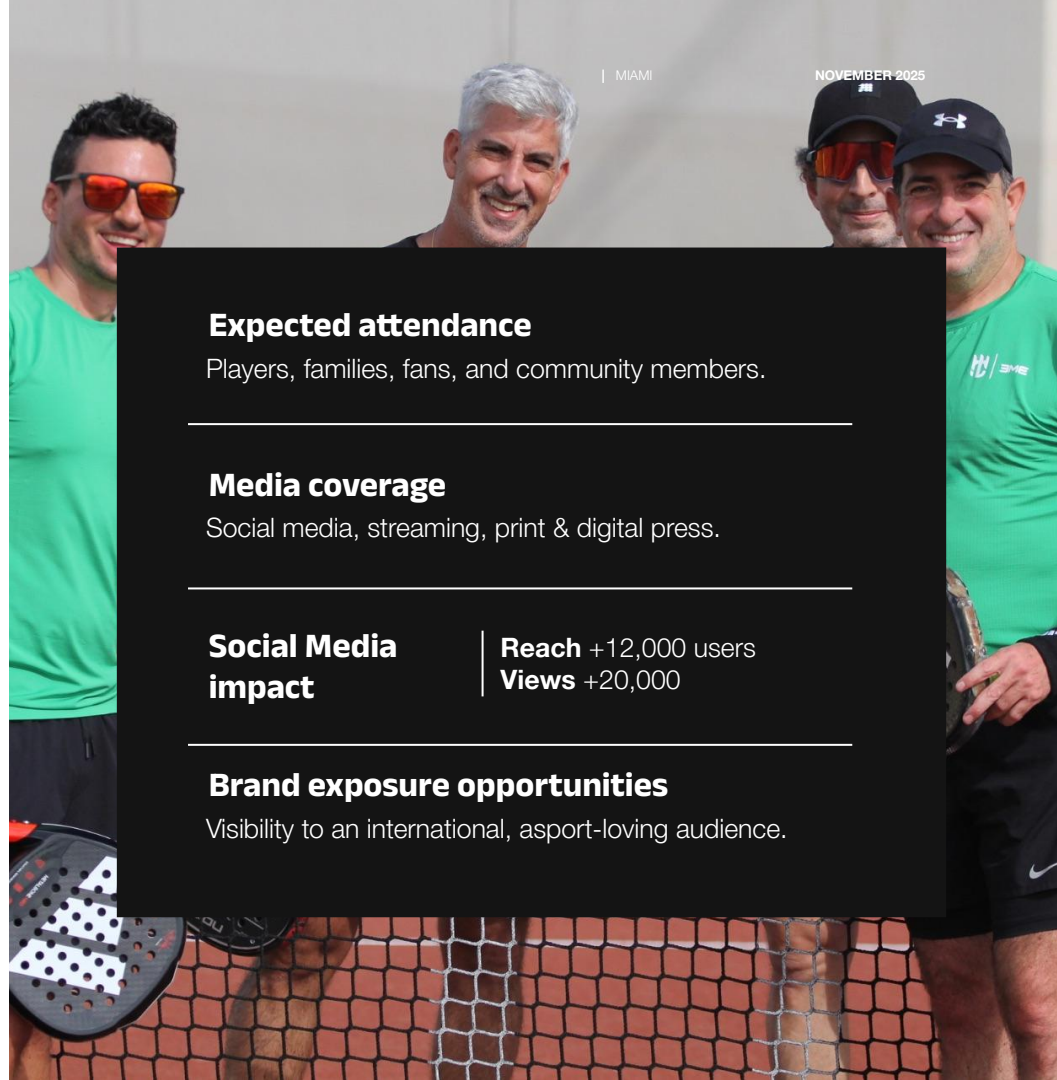

DEMOGRAPHICS

The tournament attracts an elite group of players, primarily from the ABC1 socio economic segment, with ages ranging from 33 to 60 years old. These are individuals with high purchasing power, many of whom are entrepreneurs, professionals, and business executives.

Padel has become a **premium lifestyle sport in both the U.S. and Latin America**—comparable to golf in previous decades—not only for its fitness and entertainment value, but also as a strategic networking space. Participants often use the sport to build relationships and expand professional connections.

Expected attendance

Players, families, fans, and community members.

Media coverage

Social media, streaming, print & digital press.

Social Media impact

Reach +12,000 users
Views +20,000

Brand exposure opportunities

Visibility to an international, asport-loving audience.