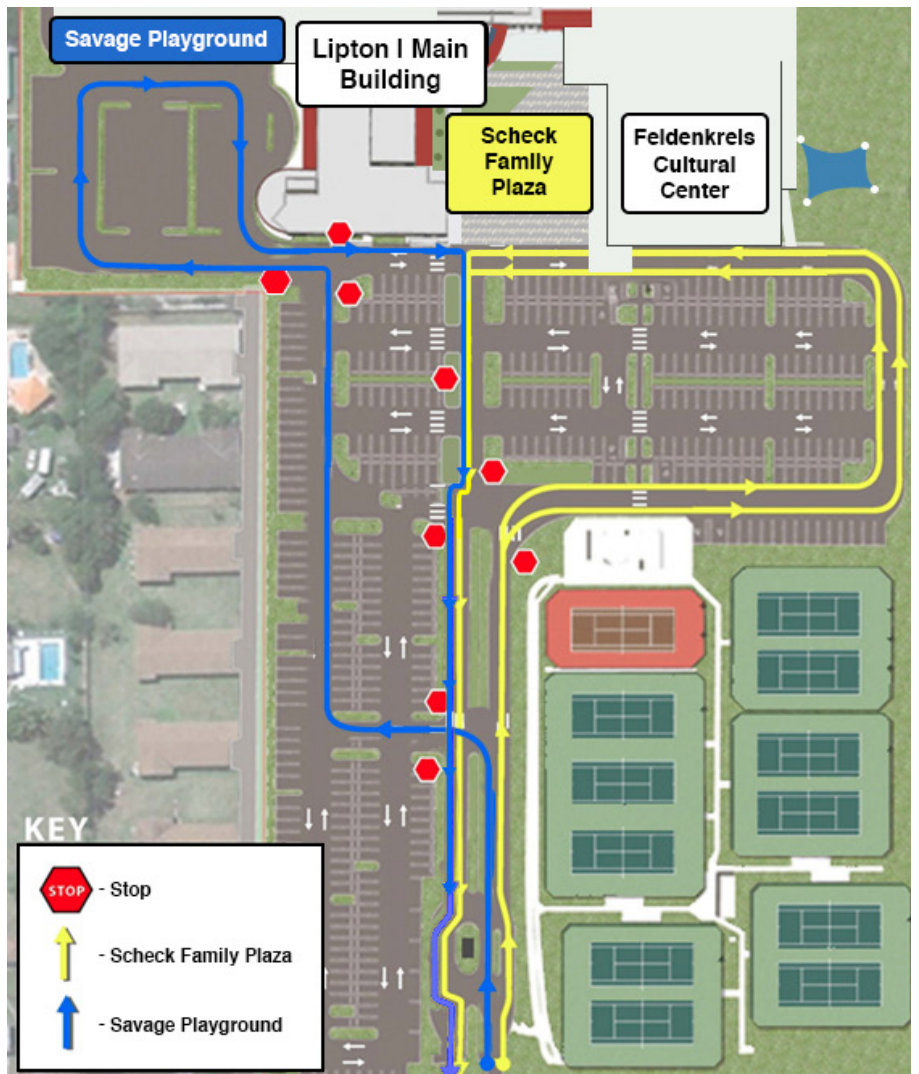

CARPOOL PROCEDURES

1 TIME

MORNING

8:30 - 9:00 AM

AFTERNOON

3:40 PM - 4:00 PM

2 SIBLINGS

Older sibling campers will be dropped off and picked up at their younger sibling location

3 MISSED CARPOOL

Park your vehicle and bring your camper(s) to Camp Reception in the Lipton Lobby

4 EARLY PICK UP

Not allowed after 2:30pm, and only with a pre-arranged, written request.

5 NO CELLPHONES

NO cellphone use during carpool, or while driving on campus

Follow the blue/yellow paths on the map for your Camp's Meeting Area.

SAVAGE PLAYGROUND

1/2 Day Swim Academy
Coding & Graphic Design
Cooking
Junior Aquatics
Kitnam

Ometz
Robotics
Sports Academy
Swim Academy
Tsofim

SCHECK FAMILY PLAZA

All Sports
Basketball
Chaverim
Cheerleading
Giborim
Gymnastics
JCAT

J-Trekkers
Maldi-Teen
Soccer
Tennis
T'nuah, Tiny, Extreme
Yeladim